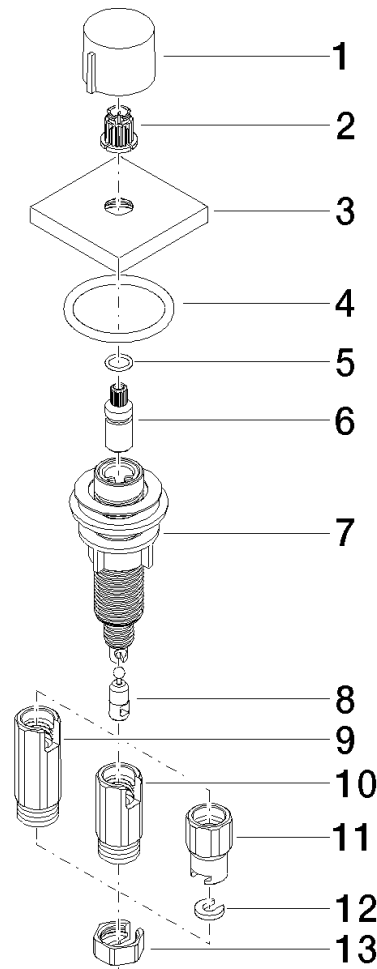

Strainer waste with control handle - Matte Black

LOT

10 711 970

- control for single basin
- including adapter for Bowden cable

Fits LOT

	Matte Black	10 711 970-33
	Chrome	10 711 970-00
	Brushed Platinum	10 711 970-06
	Platinum	10 711 970-08
	Durabress (23kt Gold)	10 711 970-09
	Dark Chrome	10 711 970-19
	Brushed Durabress (23kt Gold)	10 711 970-28
	Brushed Champagne (22kt Gold)	10 711 970-46
	Champagne (22kt Gold)	10 711 970-47
	Brushed Chrome	10 711 970-93
	Brushed Dark Platinum	10 711 970-99

10 711 970

mm [inches]

Strainer waste with control handle - Matte Black

LOT

10 711 970

Parts for other finishes can be found here: [Chrome](#)

Spare parts list

No.	Item Number	Name	Quantity used	Delivery time
1	09 20 97 030-33	handle	1	2
2	90 12 12 002 00 90	fixing cap	1	2
3	09 27 87 007-33	rosette	1	2
4	90 14 10 043 00 90	seal	1	2
5	09 14 10 042 90	seal	1	2
6	09 29 06 087-33	spindle	1	-
Spare part can no longer be ordered, please order the replacement item				
7	04 30 01 029 00 90	adaptor	1	2
8	09 24 03 175 90	adaptor	1	2
9	09 11 10 073-07	connection	1	30
10	09 11 10 074-07	connection	1	30
11	09 11 10 079-07	connection	1	30
12	09 30 11 087 90	disc	1	2
13	09 23 30 024-07	nut	1	30